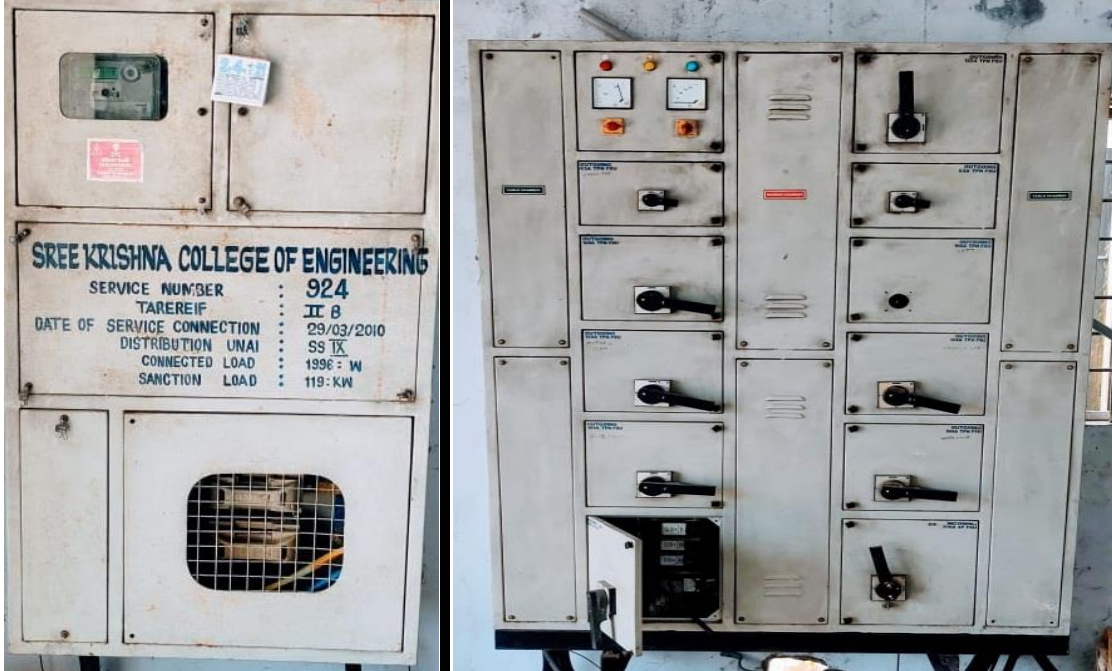

**SREE KRISHNA COLLEGE OF ENGINEERING
UNAI VILLAGE-632101 ANAICUT POST
VELLORE TALUK&DISTRICT**

BACKUP ELECTRIC SUPPLY

We have 125 KVA Diesel Generators for back up electric supply with 119kw on demand.

SREE KRISHNA COLLEGE OF ENGINEERING
SERVICE NUMBER : 924
TAREEIF : II B
DATE OF SERVICE CONNECTION : 29/03/2010
DISTRIBUTION UNAI : SS IX
CONNECTED LOAD : 1996 : W
SANCTION LOAD : 119 : KW

Signature of Chairman